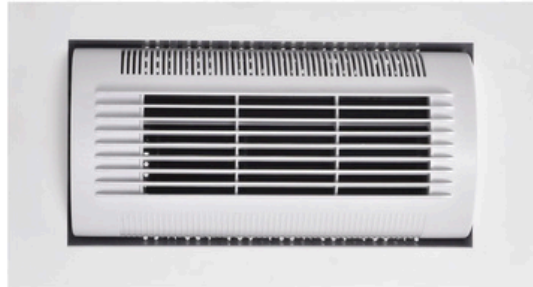

Sleep
Mode

Human
Sensor

BLDC
Motor

Whisper-Quite
Technology

Air feel 3/5

AeroWave

Sweep

16in/28in