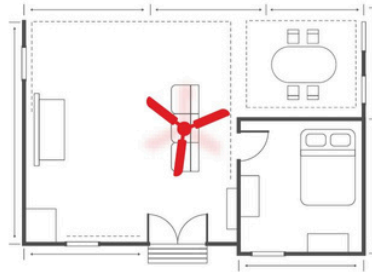

Where to hang a ceiling fan?

Choosing an installation site is as important as selecting the ceiling fan itself.

The right location ensures your safety as well as the fan's performance and efficiency. When selecting an installation site, consider the following details:

- Always install a ceiling fan in the centre of useable area & not in centre of the room.

Centre of useable area

Centre of the area

- Ceiling fans provide optimal airflow when hung at least 7.5 to 9 feet above the floor.
- Ceiling fan blades must hang at least 10 to 12 inches below the ceiling.
- Ceiling fan blades must be at least 24 inches away from wall, doors, cabinets and posts.
- Confirm the location on the ceiling and the surrounding area is not cracked or damaged.