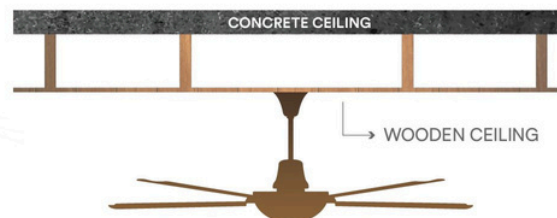

Wooden ceiling

- Our fans can be directly installed on a false wooden ceiling.
- A wooden ceiling of minimum 12mm plywood is required to install our fans directly, make sure the wooden ceiling is strong enough to take the weight of the fan.