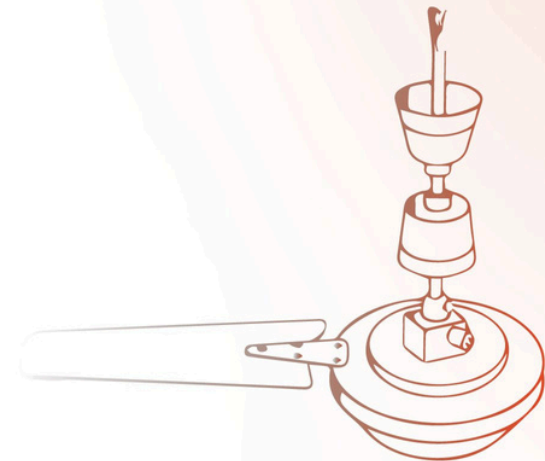

Recommended Tools for Installing ceiling fan

1. Cordless Drill with Long Bit
2. Crescent Wrench
3. Voltage Tester
4. Pliers
5. Screwdrivers
6. Wire Cutters/Strippers
7. Electrician's Tape
8. Ladder
9. Dusk Mask
10. Safety Glasses