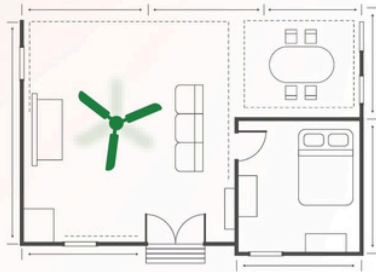

Where to hang a ceiling fan?

Choosing an installation site is as important as selecting the ceiling fan itself.

The right location ensures your safety as well as the fan's performance and efficiency. When selecting an installation site, consider the following details:

- Always install a ceiling fan in the centre of useable area & not in centre of the room.

Centre of useable area