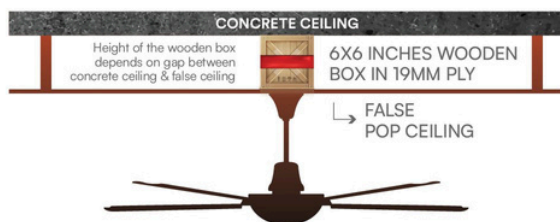

Installation procedure on

False ceiling

- Fix a wooden box between concrete ceiling and the false (gypsum) ceiling, secure the box on the concrete ceiling with screws.
- Install the false ceiling just touching the base of the wooden box.
- Fix the fan on the false ceiling with screws. The screws will fix securely on the wooden box, hence taking the entire weight of the fan.
- Kindly note our controller will sit in the fan cup on the top, hence pre installed rods cannot be used to fix these fans. Designer fans can be fixed only on rods provided by the manufacturer.