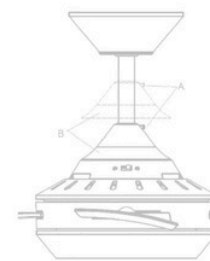

Recommended Tools for Installing ceiling fan

1. Cordless Drill with Long Bit
2. Crescent Wrench
3. Voltage Tester
4. Pliers
5. Screwdrivers
6. Wire Cutters/Strippers
7. Electrician's Tape
8. Ladder
9. Dusk Mask
10. Safety Glasses